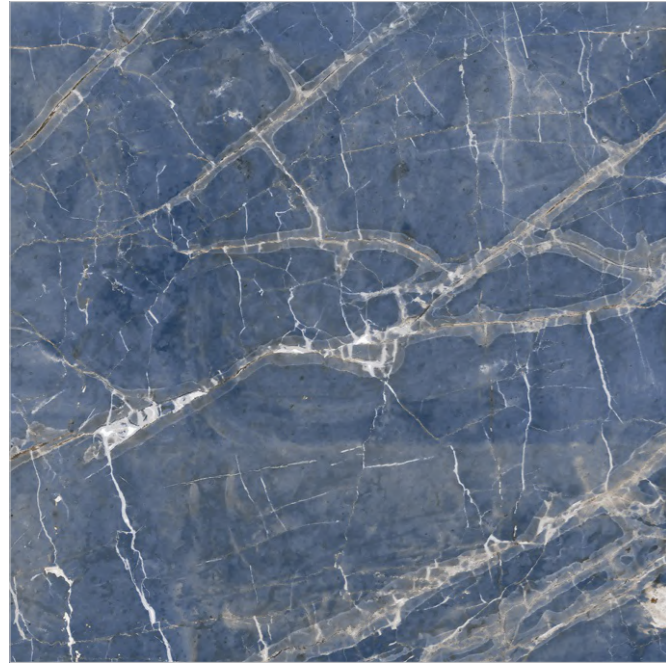

GVT / PGVT

AZUL ALCONTE