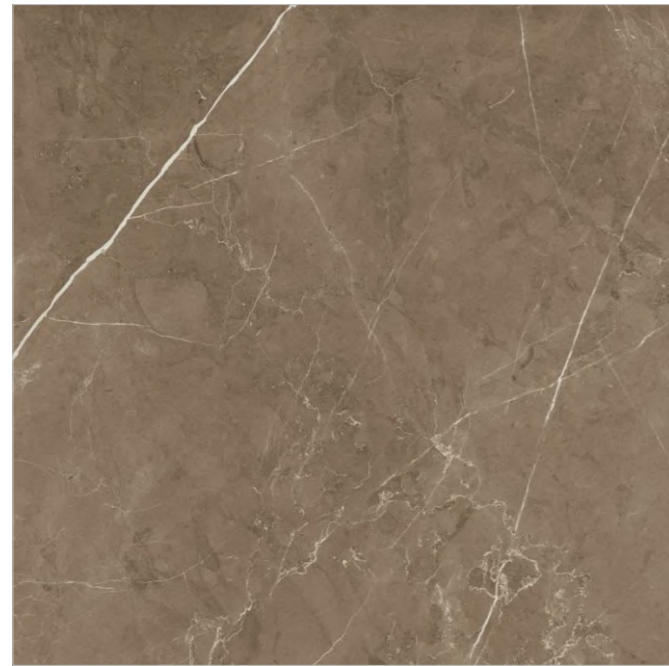

GVT / PGVT

MARMO PULPIS NATURAL