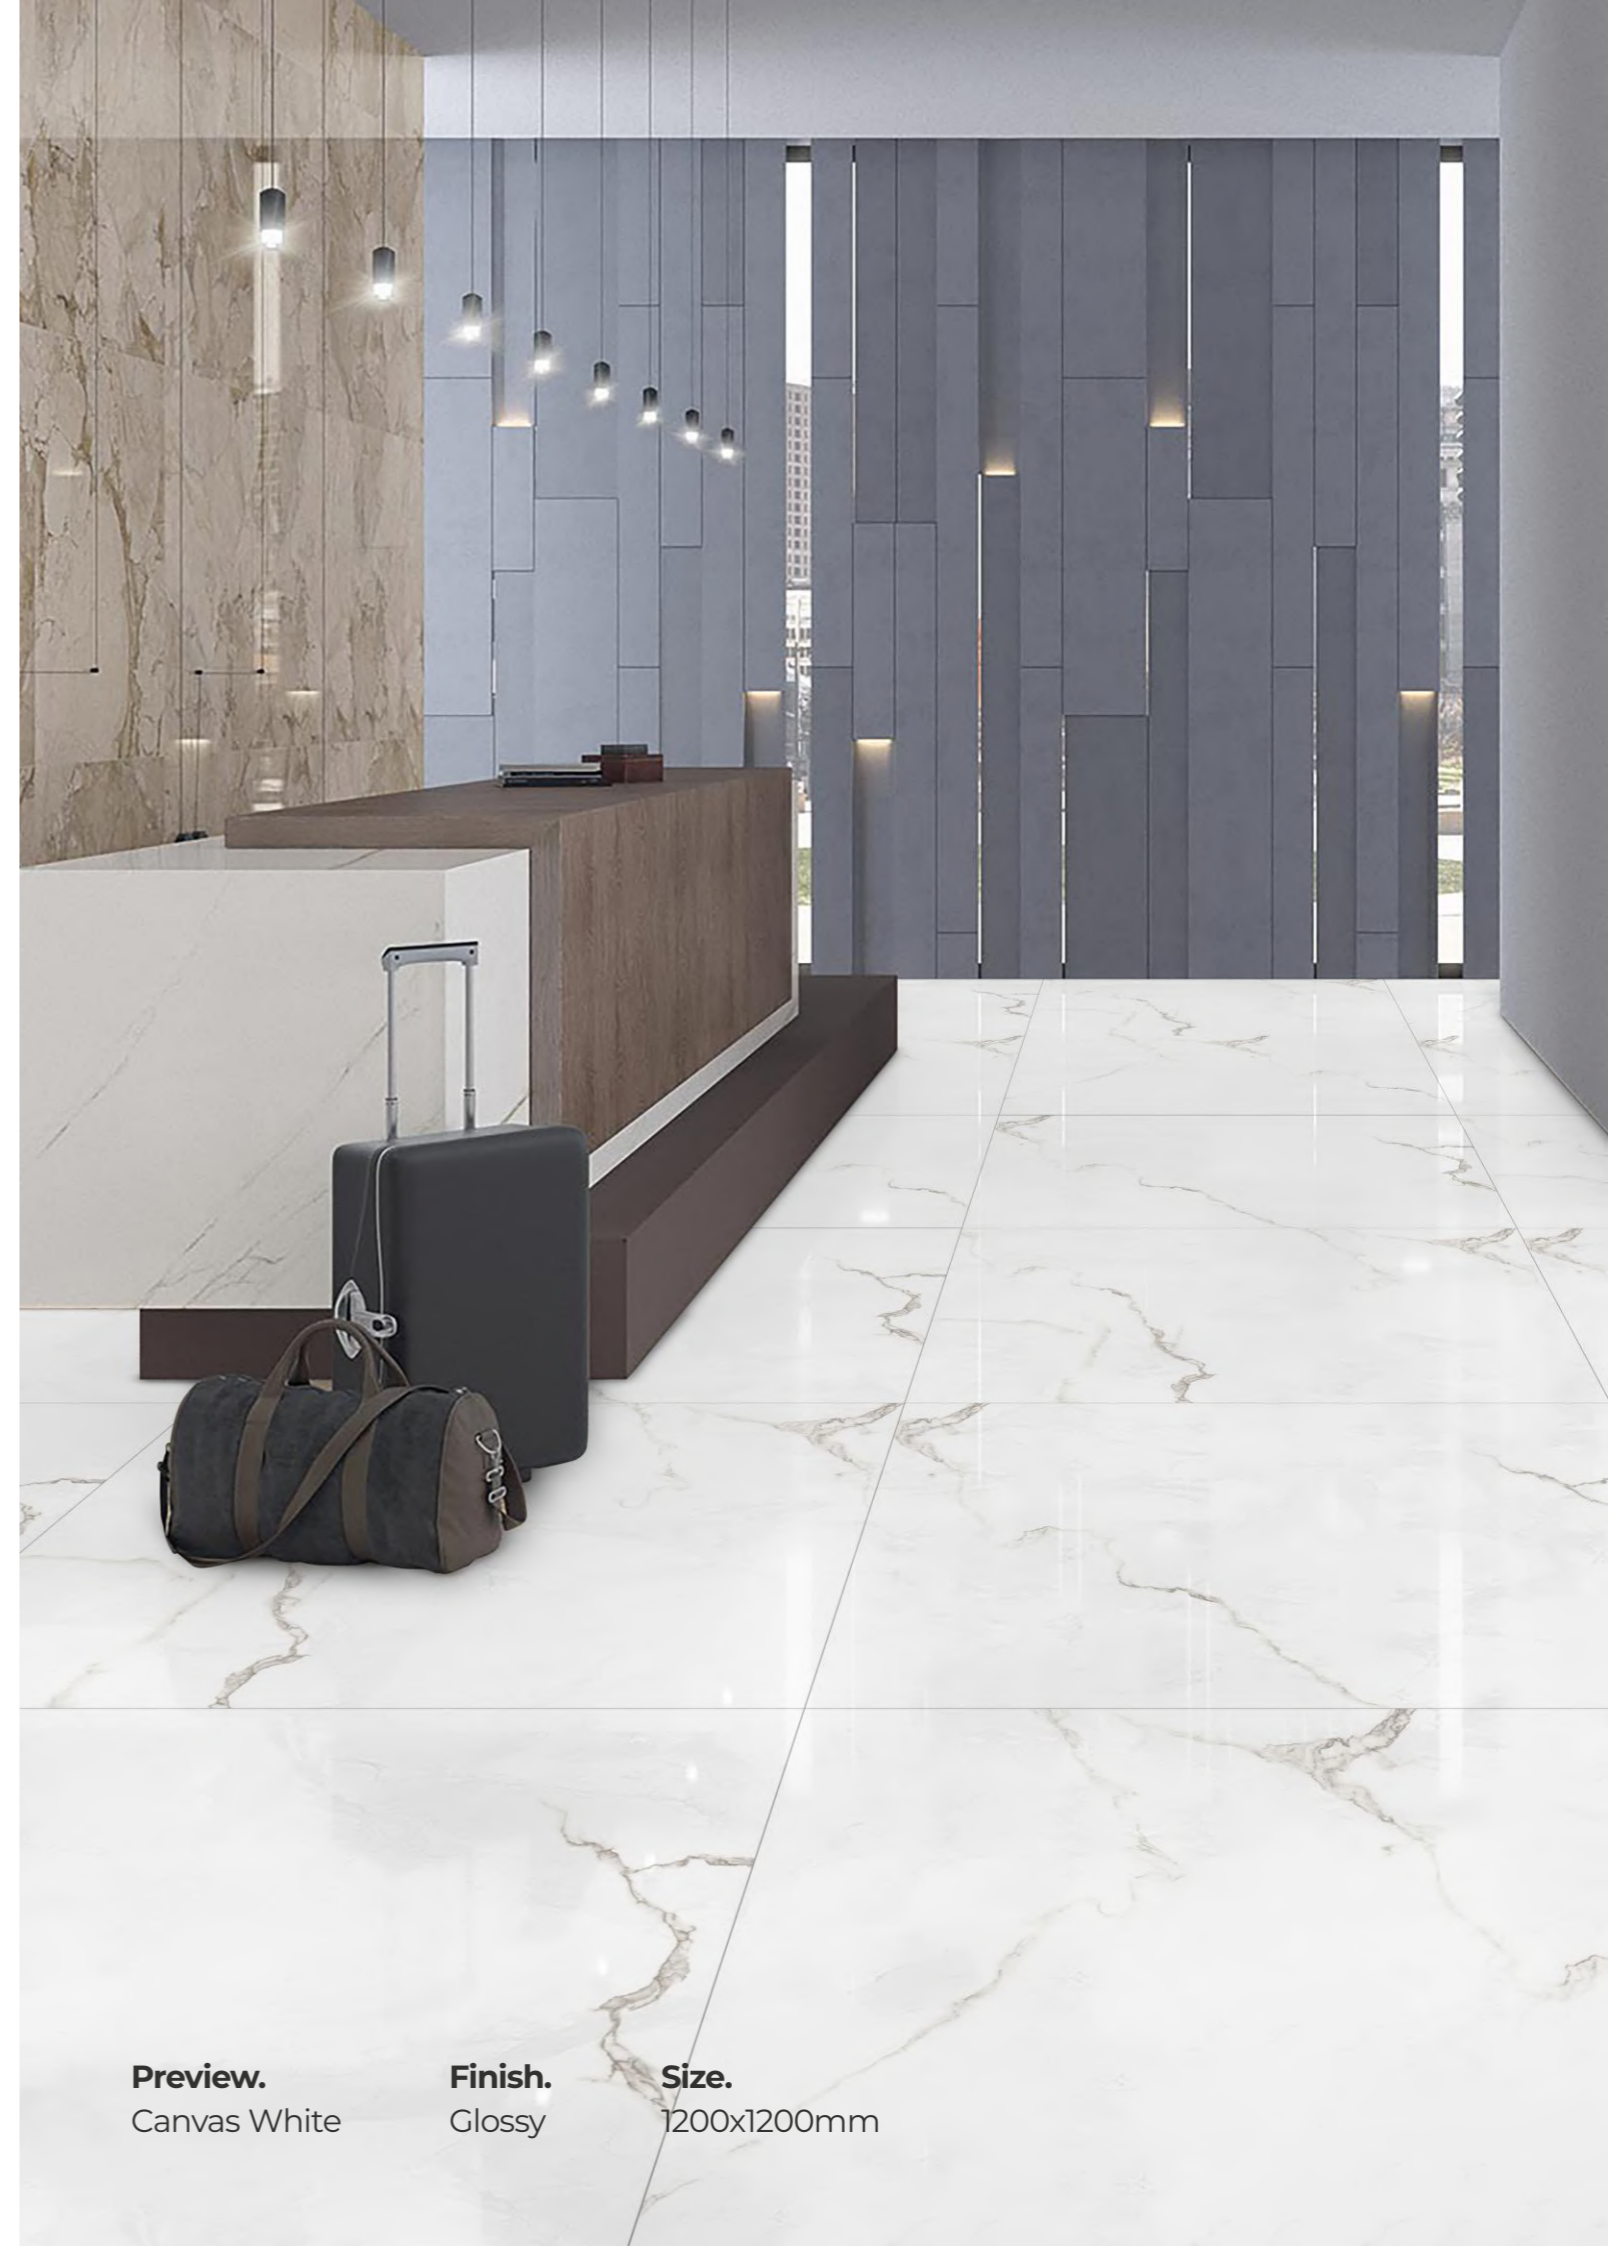

Preview.
Canvas White

Finish.
Glossy

Size.
1200x1200mm