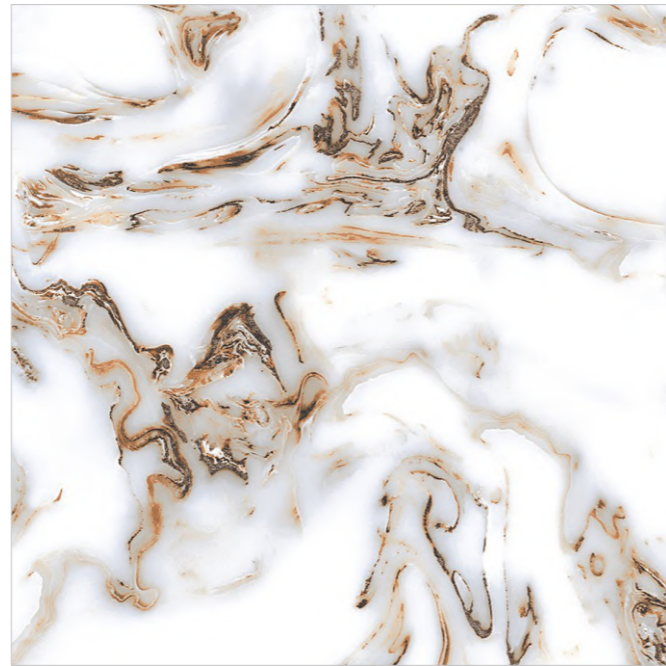

Available Sizes.

Technical features

Preview.
Black Portro

Finish.
High Gloss

Size.
1200x1200mm

GVT / PGVT

BRATVI BLACK

CHOCOLINE