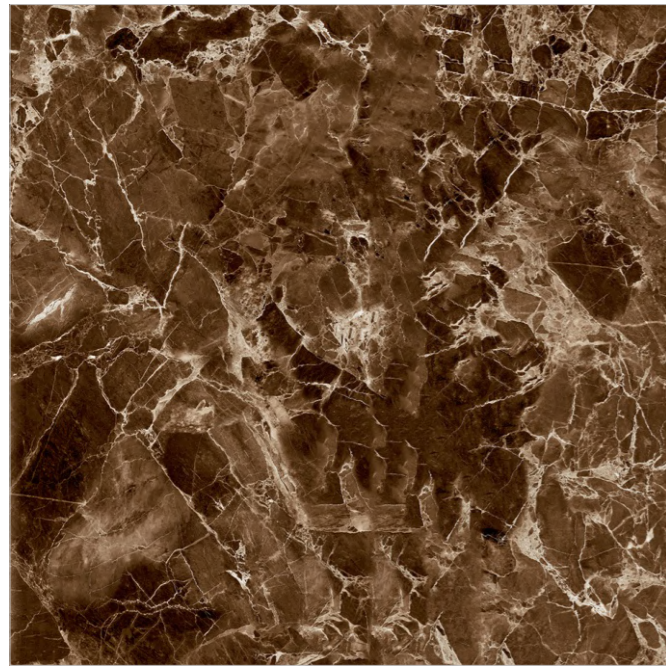

GVT / PGVT

BEACON BROWN

Finish.

High Gloss