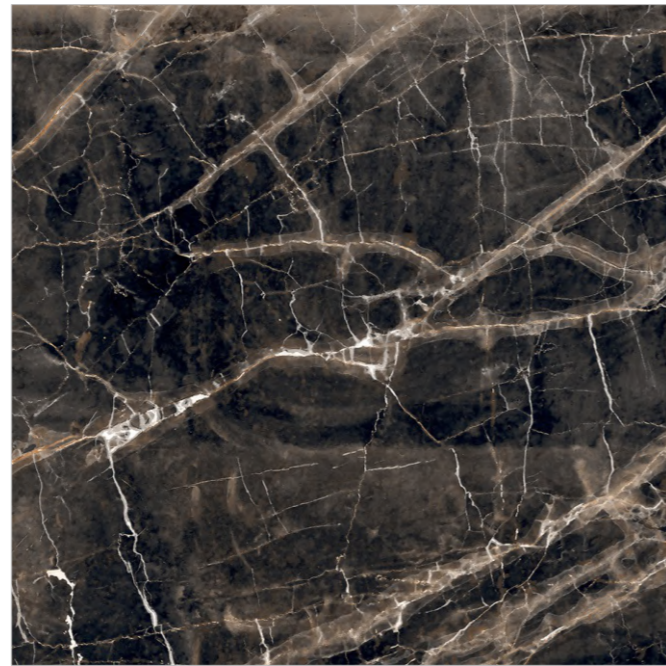

Finish.
High Gloss

Available Sizes.

Technical features

Preview. Jasper Earth Rock **Finish.** High Gloss **Size.** 1200x1200mm

GVT / PGVT

MAROON IMPERIAL

NATURAL ALCONTE

Finish.
High Gloss