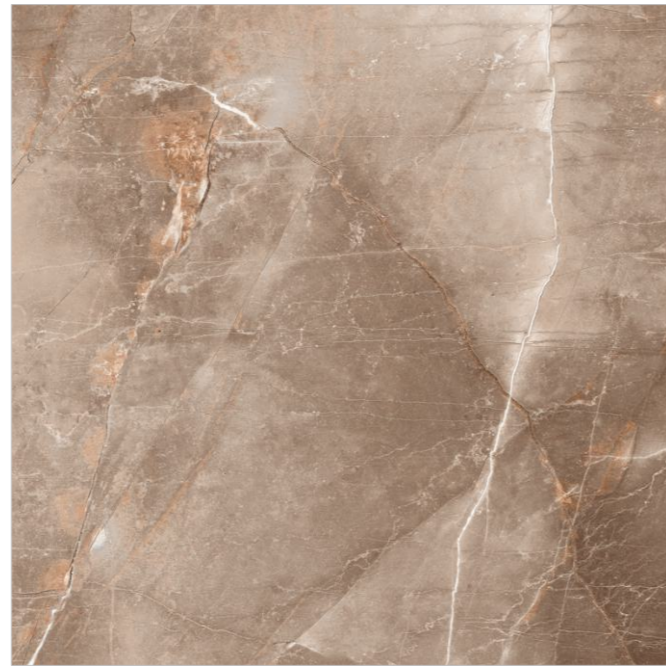

PULPISE BEIGE

Finish.
Glossy

Available Sizes.

Technical features

Preview.
Polar Marble

Finish.
Glossy

Size.
1200x1200mm

GVT / PGVT