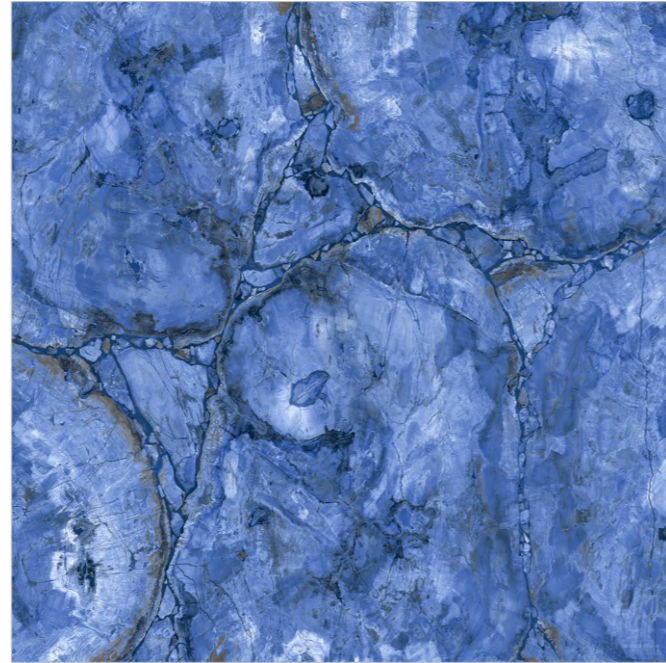

High Gloss

Available Sizes.

Technical features

Preview.
9516

Finish.
High Gloss

Size.
1200x1200mm

GVT / PGVT

44024