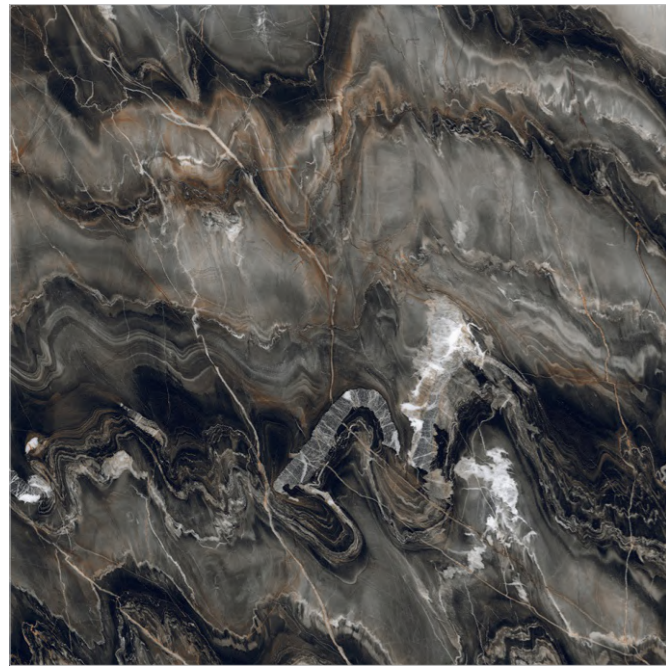

Finish.
High Gloss

Available Sizes.

Technical features

Preview.
Chocoline

Finish.
High Gloss

Size.
1200x1200mm

GVT / PGVT

ENDURANCE BLACK ZED