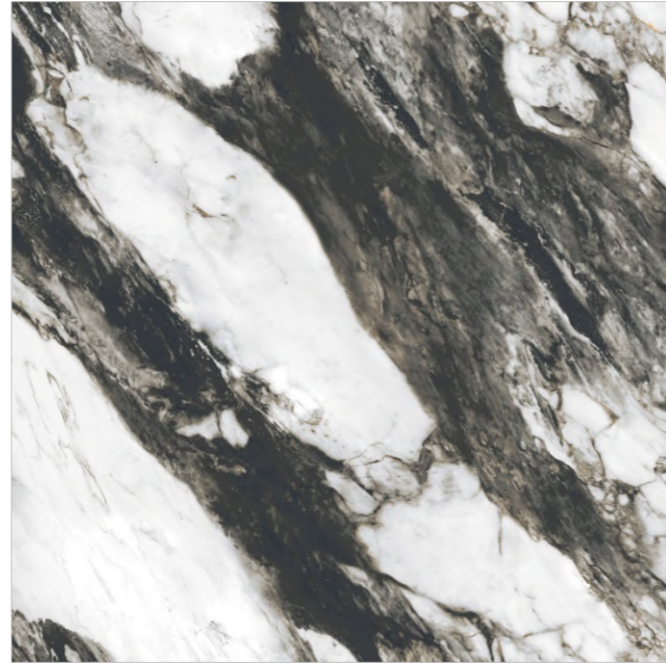

ARCTIC BLACK

GVT / PGVT