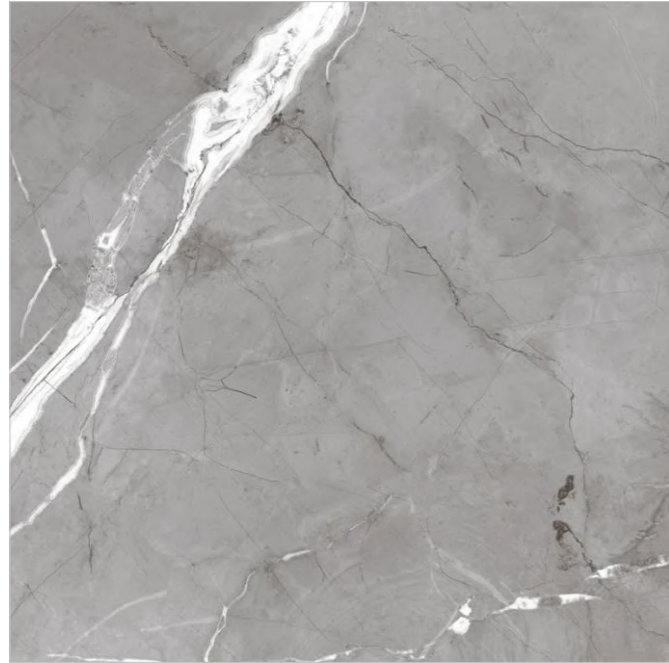

Available Sizes.

Technical features

Preview.
Dyna Pearl

Finish.
Glossy

Size.
1200x1200mm

GVT / PGVT

EBIZA GREY

ECO WHITE