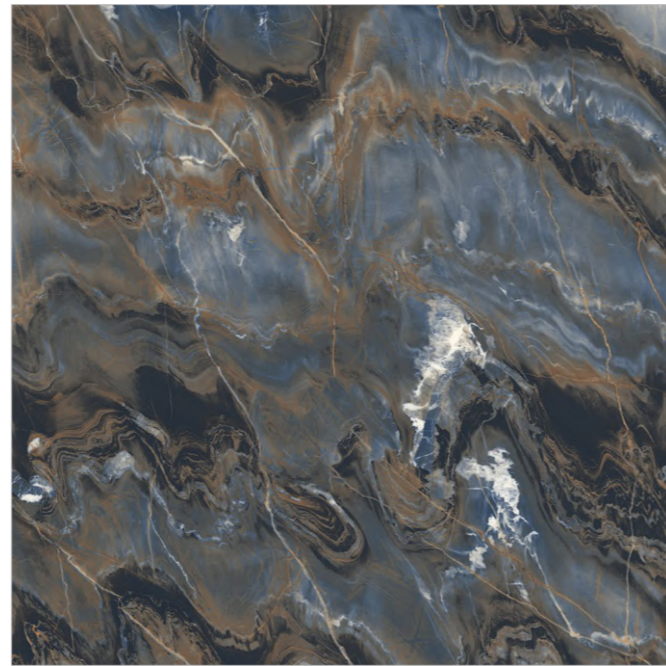

Finish.
High Gloss

Available Sizes.

Technical features

Preview.
Chocoline

Finish.
High Gloss

Size.
1200x1200mm

GVT / PGVT

ENDURANCE BLACK ZED