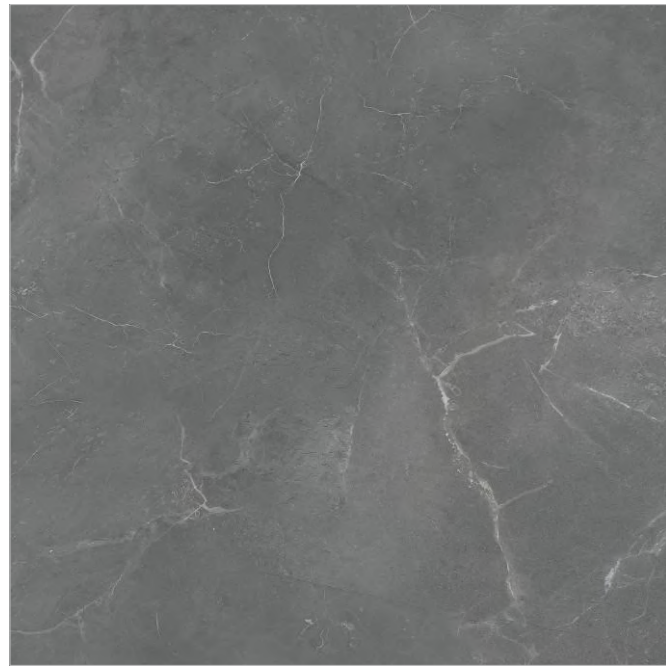

Finish.
Glossy

Size.
1200x1200mm

GVT / PGVT

SCORPIAN GRAY WINTEL

SEA WAVE

Finish.
Glossy

Available Sizes.

Technical features