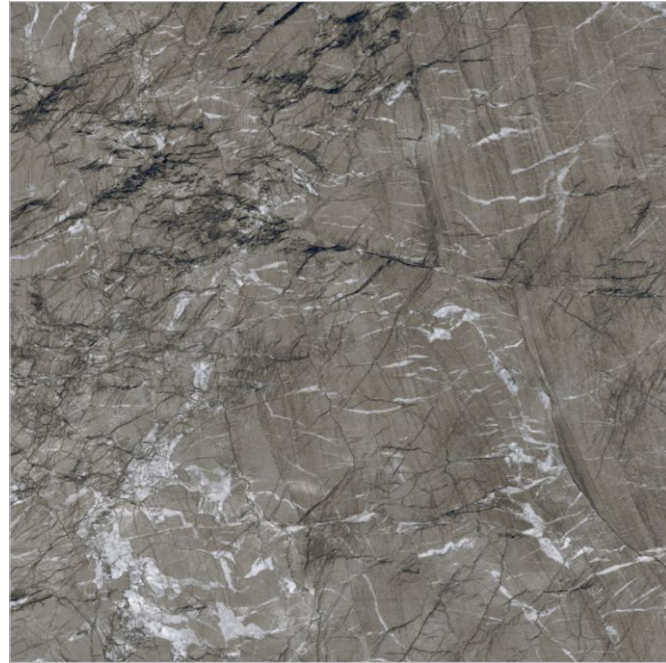

Finish.
Glossy

Available Sizes.

Technical features

Preview.
Super Satuario

Finish.
Glossy

Size.
1200x1200mm

GVT / PGVT

TERAZZO VERDE ZED