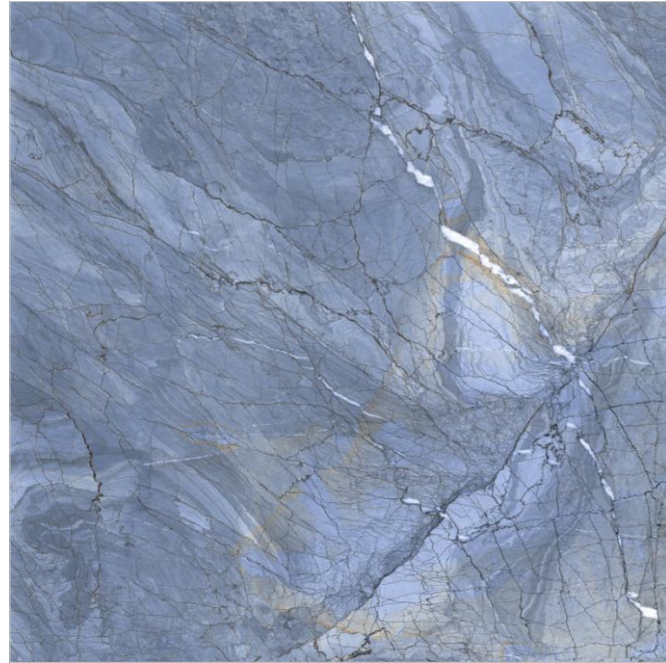

GVT / PGVT

AZURO AZUL