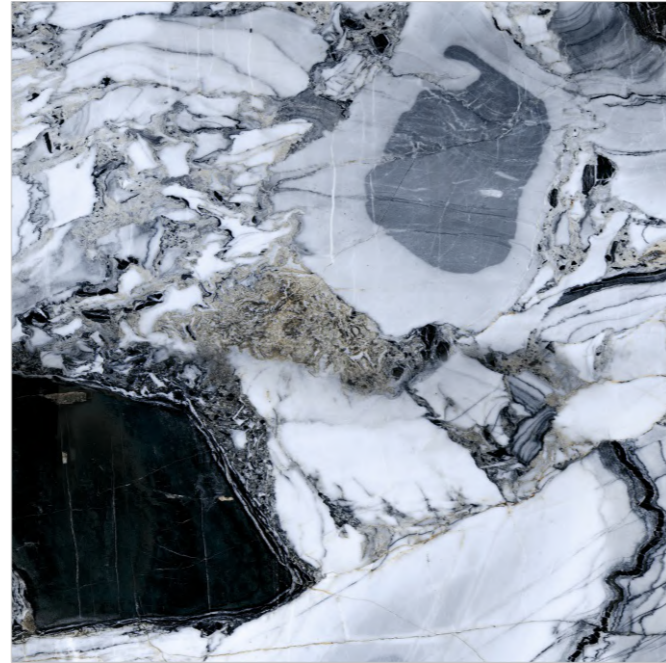

GVT / PGVT

HL 6120030_9527

Finish.

High Gloss