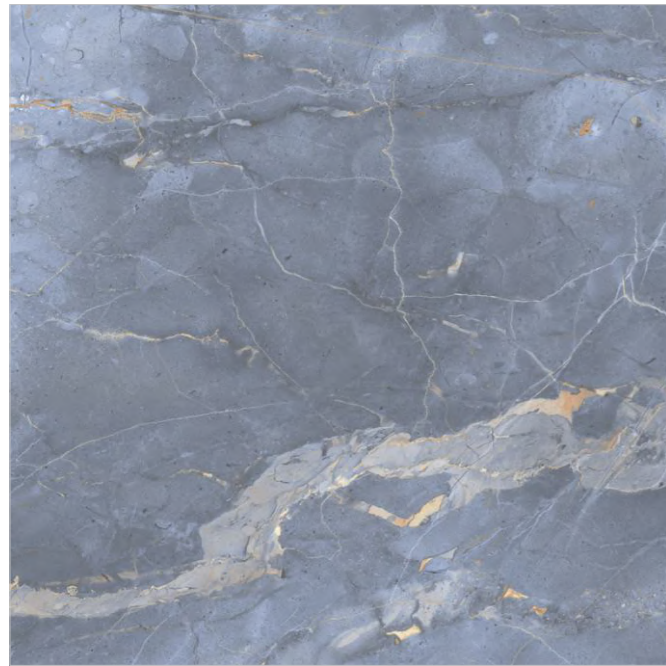

GVT / PGVT

FUSSELLI AZUL