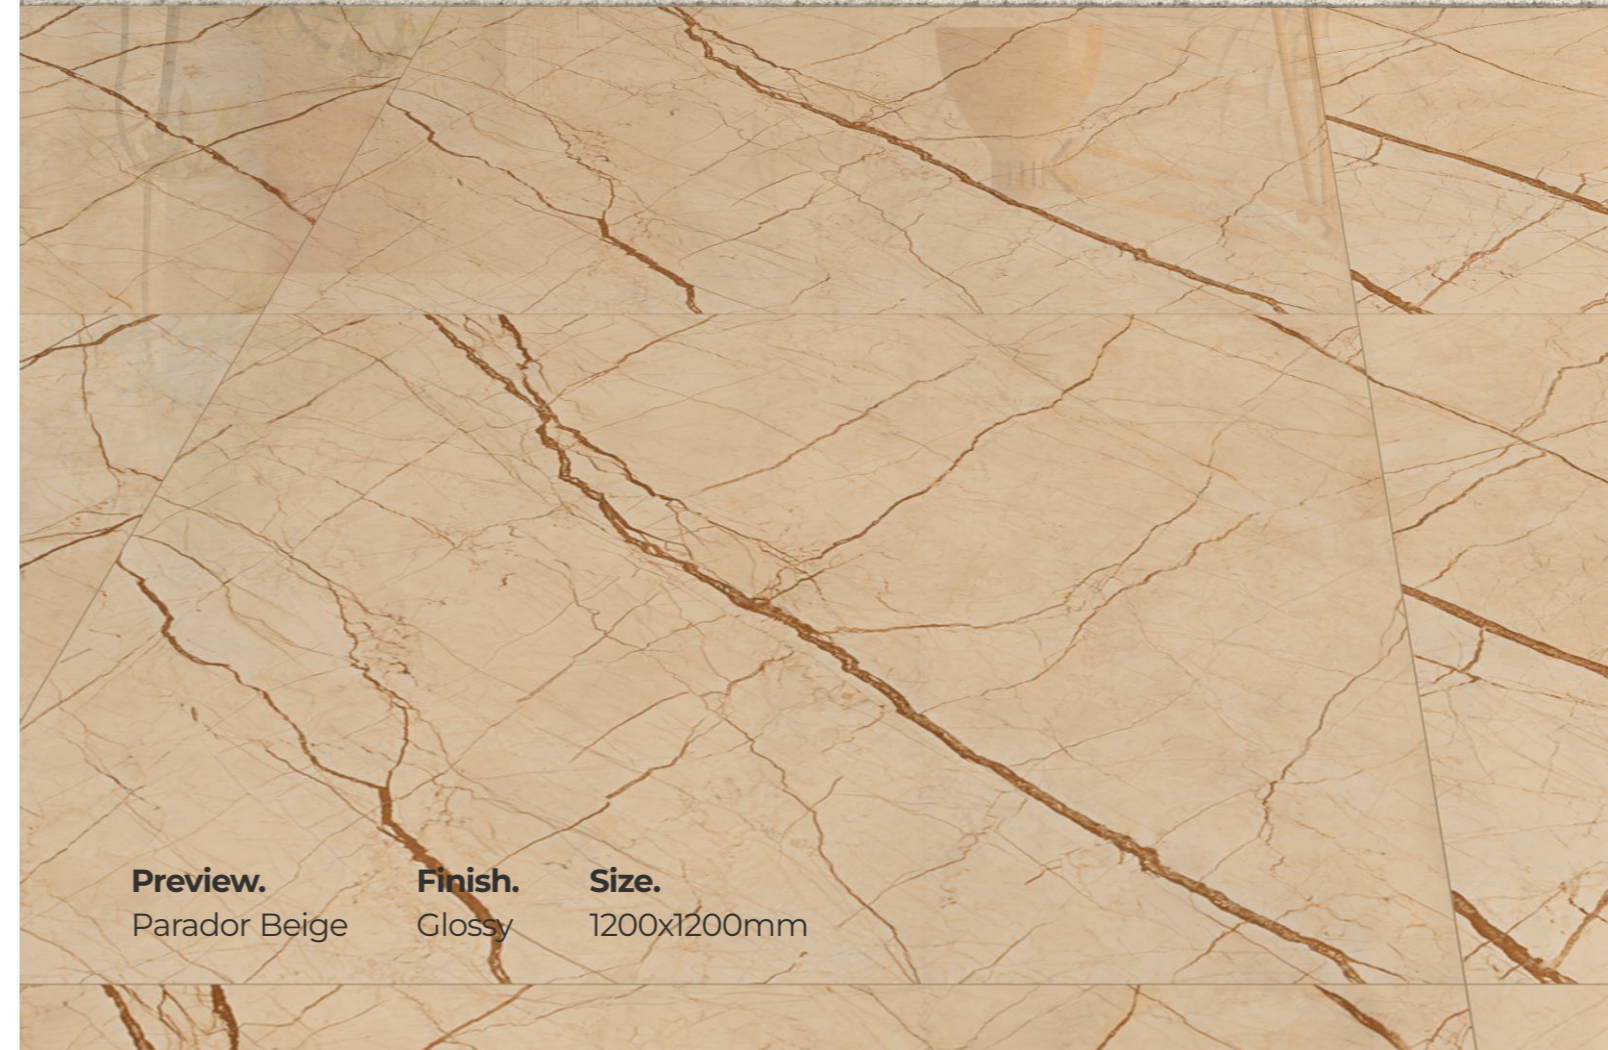

Preview. Pacific Diana **Finish.** Glossy **Size.** 1200x1200mm

GVT / PGVT

PARADOR BEIGE

PASSION PULPIS DARK

Finish.
Glossy

Available Sizes.

Technical features

Preview. Parador Beige **Finish.** Glossy **Size.** 1200x1200mm