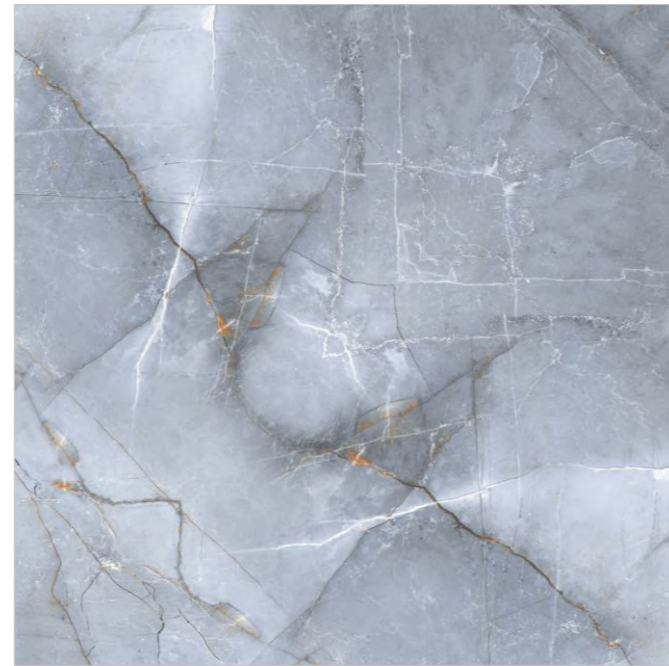

PLATINA BLUE

GVT / PGVT